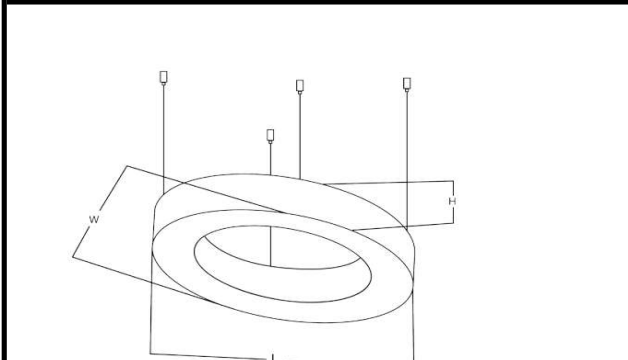

Sovitron Interior Pvt.Ltd.

<b>Model Name</b>	Jetta Ring Oval Pendant /DLARJOVDPD-50
<b>Description</b>	Architectural Light

Technical description	Image
-----------------------	-------

<b>Dimension</b>	Custom dimension H=60/90/95mm
<b>Frame</b>	Aluminium
<b>Color Tempertaure</b>	4000K
<b>Power</b>	50W
<b>Total Luminous Flux</b>	4000 lm
<b>Efficacy</b>	80 lm/W
<b>IP rating</b>	50
<b>Color Rendering</b>	≥80
<b>Mounting</b>	Pendant
<b>Optics</b>	White Opal Diffuser
<b>Dimming</b>	NON-Dimmable
<b>Operating Voltage</b>	220-240 VAC
<b>Standard Lifetime</b>	L70 minimum at 50,000 burning hours

**Dimension diagram**

HEIGHT-60/90/95

Custom dimension, coating and installation available upon request

**Remarks:-**

**Address: Plot #7 Saroorpur-Nangla Industrial Area,Ballabgarh-Sohna Road,Faridabad-121005**  
**Email: info@sovitron.com**